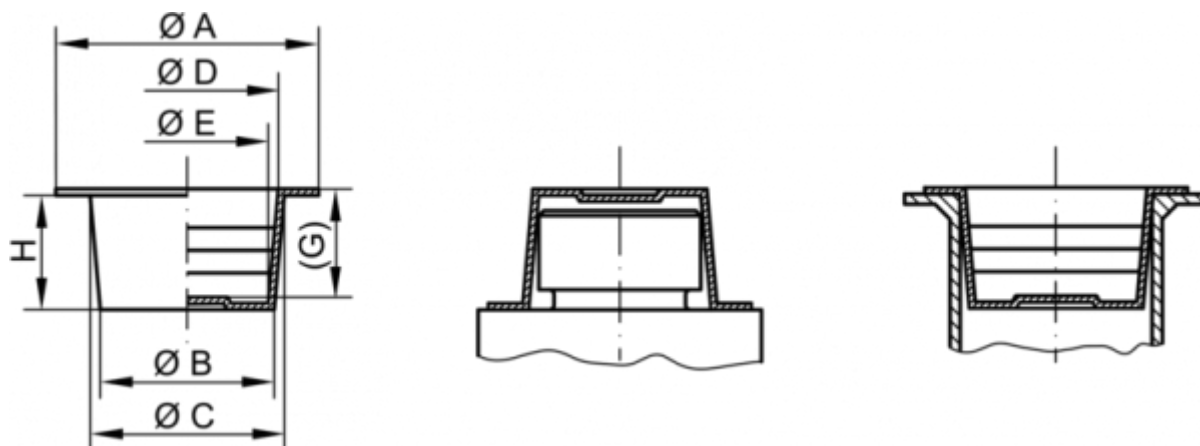

# Data Sheet

Article number: 59GPN620U17B

Description: KLEE Universal plugs GPN 620 U 17 B

## Measures

A = 37  
B = 18.6  
C = 21.2  
D = 19.5  
E = 16.9  
G = 15  
H = 16